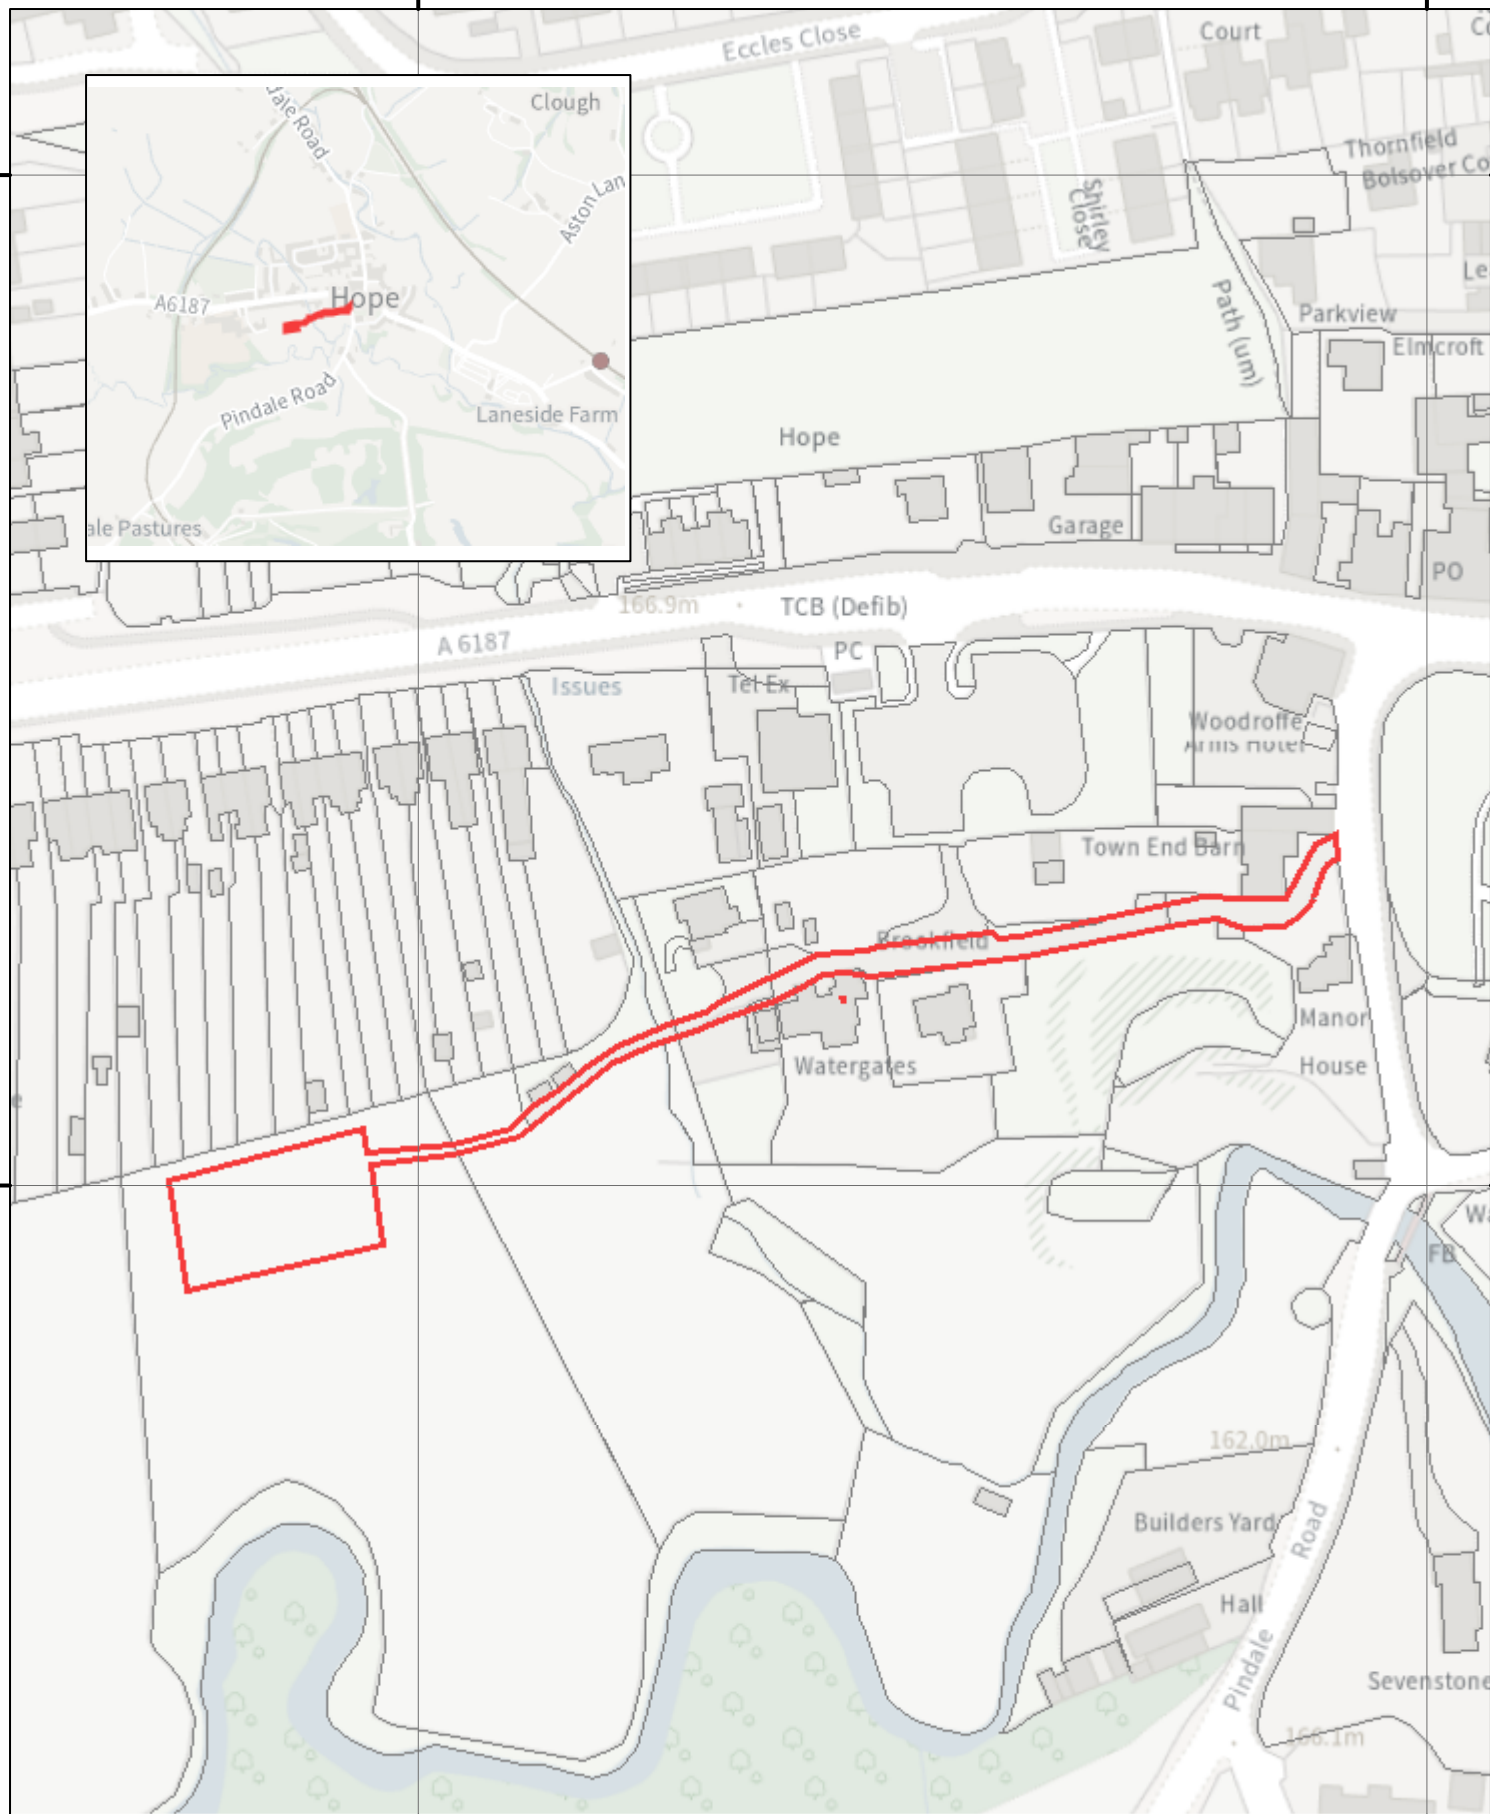

417000

417200

383600

383600

383400

383400

417000

417200

0 0.05 0.1 km

© Crown copyright and database rights 2024 Ordnance Survey AC0000849951

Watergates, Pindale Road, Hope

Item no. 7
 Application no. NP/HPK/1124/1184
 Committee date: 17/01/2025

Scale: 1:1,500 at A4 pagesize
 Map centre grid ref: 417,066 383,454